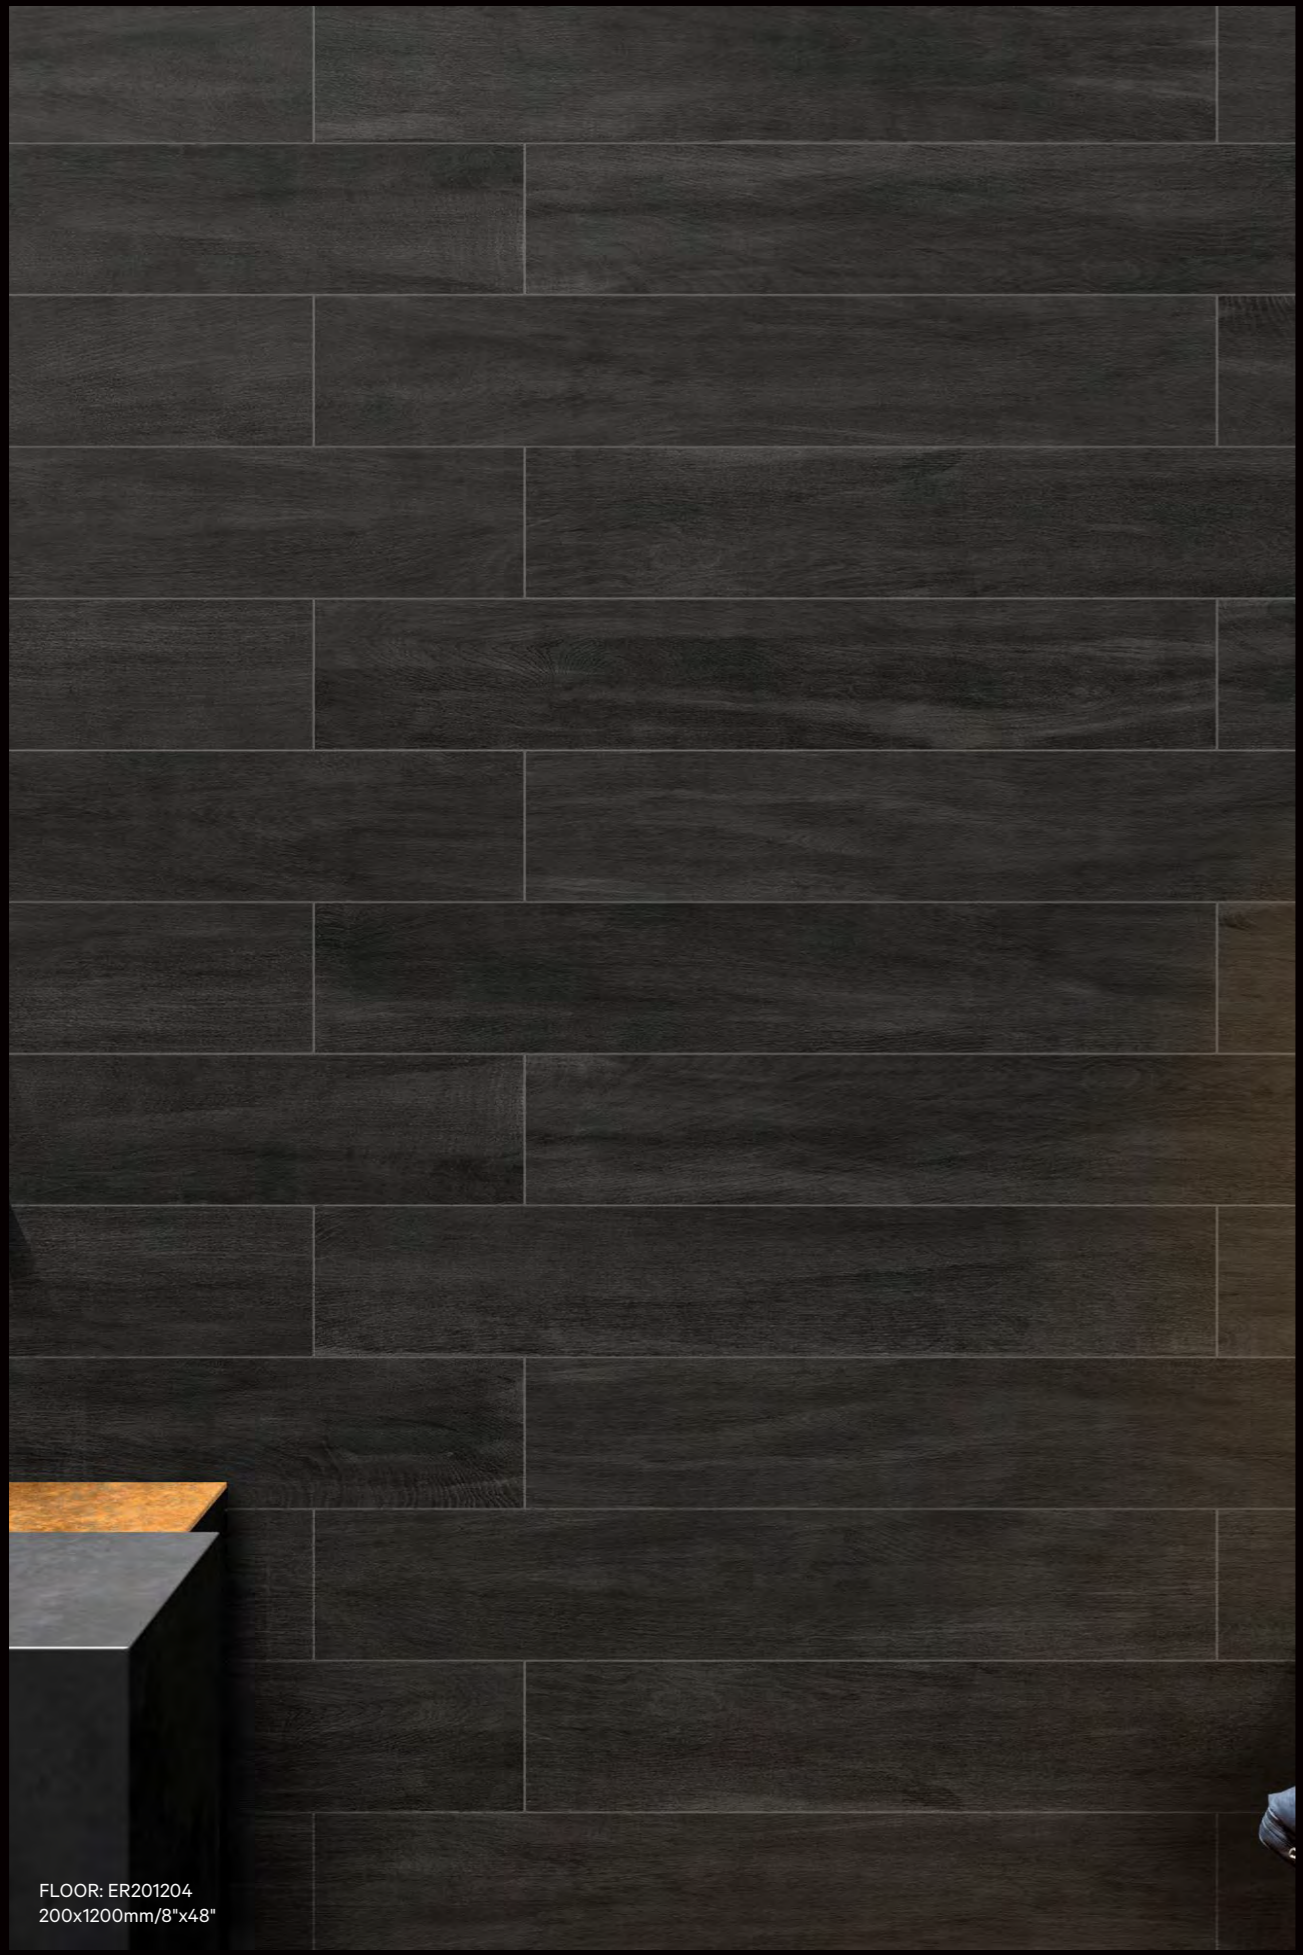

FLOOR: ER201204
200x1200mm/8"x48"