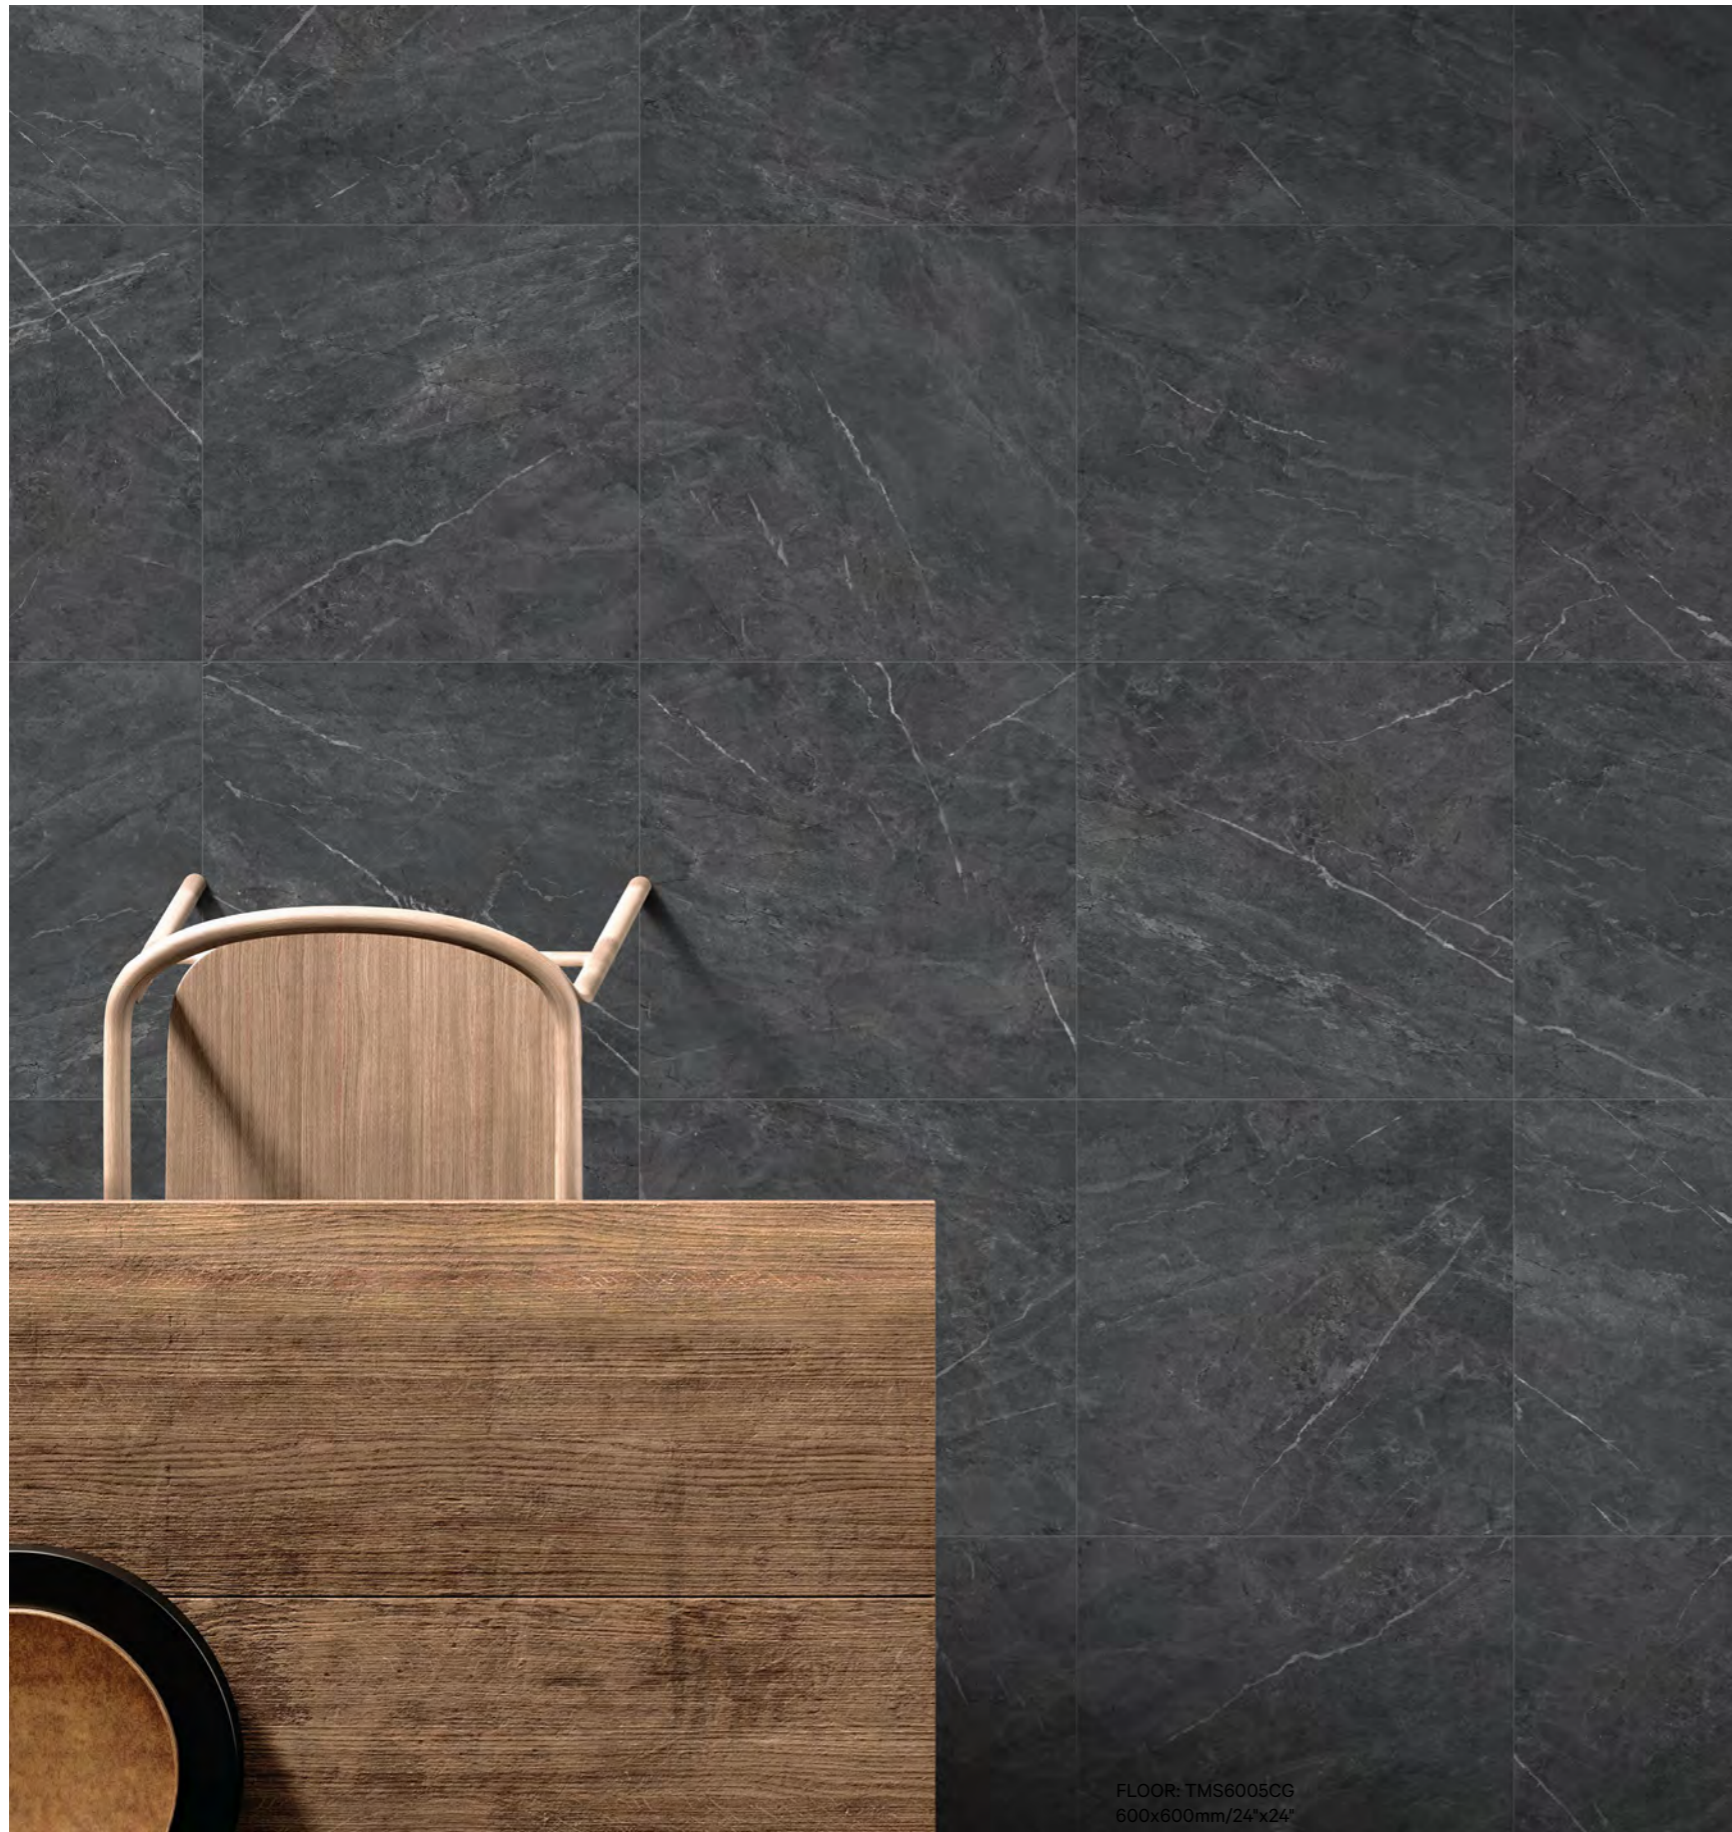

CAVALLI

600x1200 ALL FACES