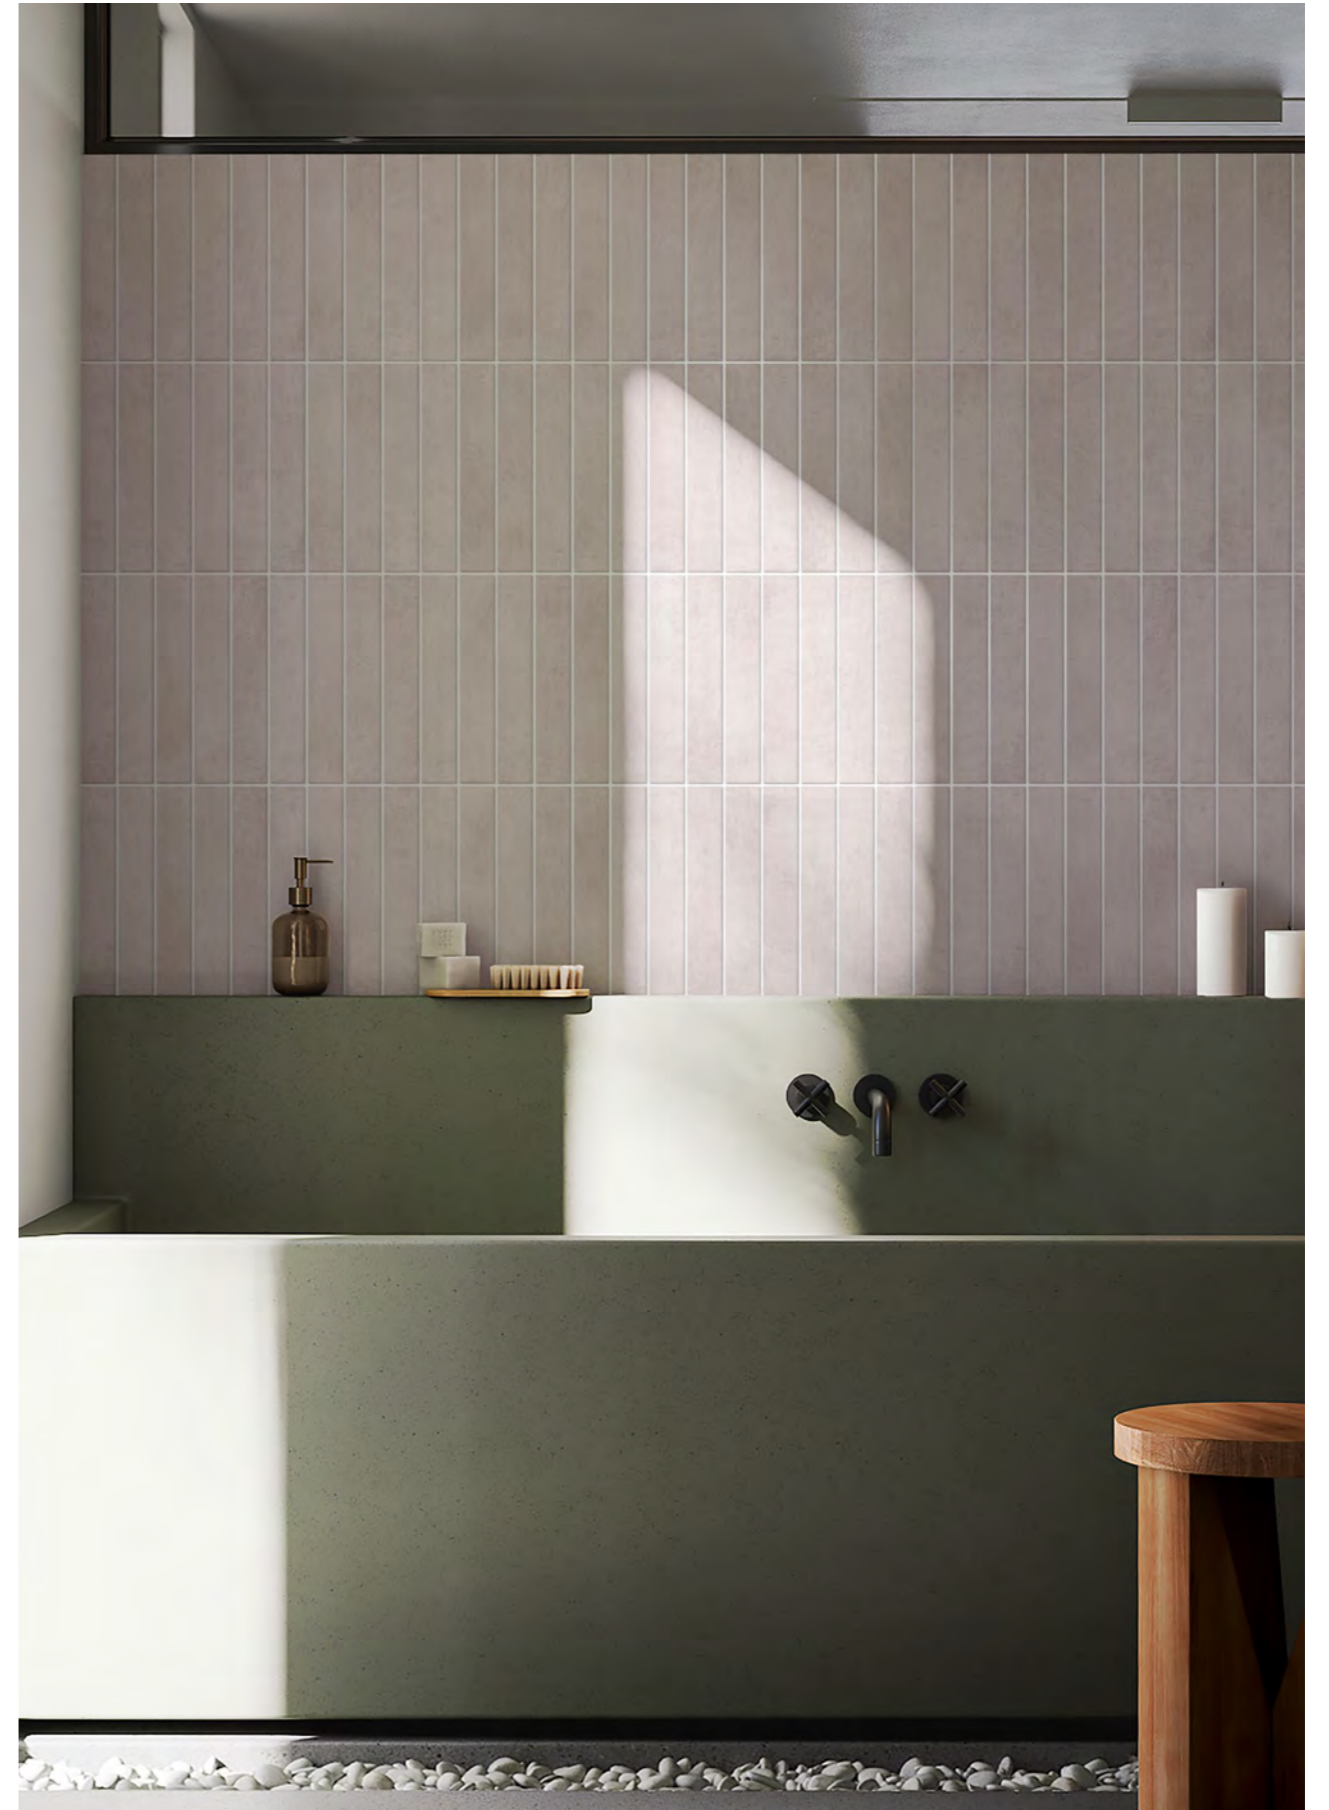

## SIZES & FINISHES

M Matt

G Glossy

50x300mm  
2"x12"  
32 Faces

WALL: CAP50305  
50x300mm/2"x12"

WALL: CAP50301  
50x300mm/2"x12"

WALL: CAP50300  
50x300mm/2"x12"

WALL: CAP50300M  
50x300mm/2"x12"

WALL: CAP50304  
50x300mm/2"x12"

WALL: CAP50304M  
50x300mm/2"x12"

WALL: CAP50306  
50x300mm/2"x12"